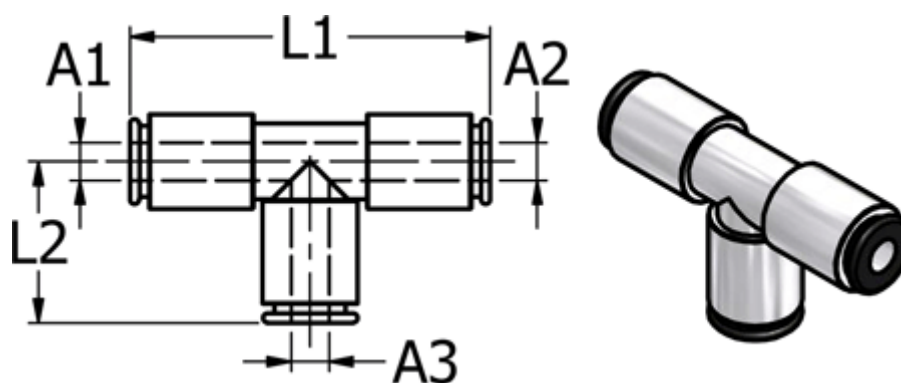

Article number: 586749014

Description: Push-in fitting 749.014, Ø14 / Ø14 / Ø14
Tee connector

Measures

Ext. hose diameter A1 = 14

Ext. hose diameter A2 = 14

Ext. hose diameter A3 = 14

L1 = 58.6

L2 = 29.3